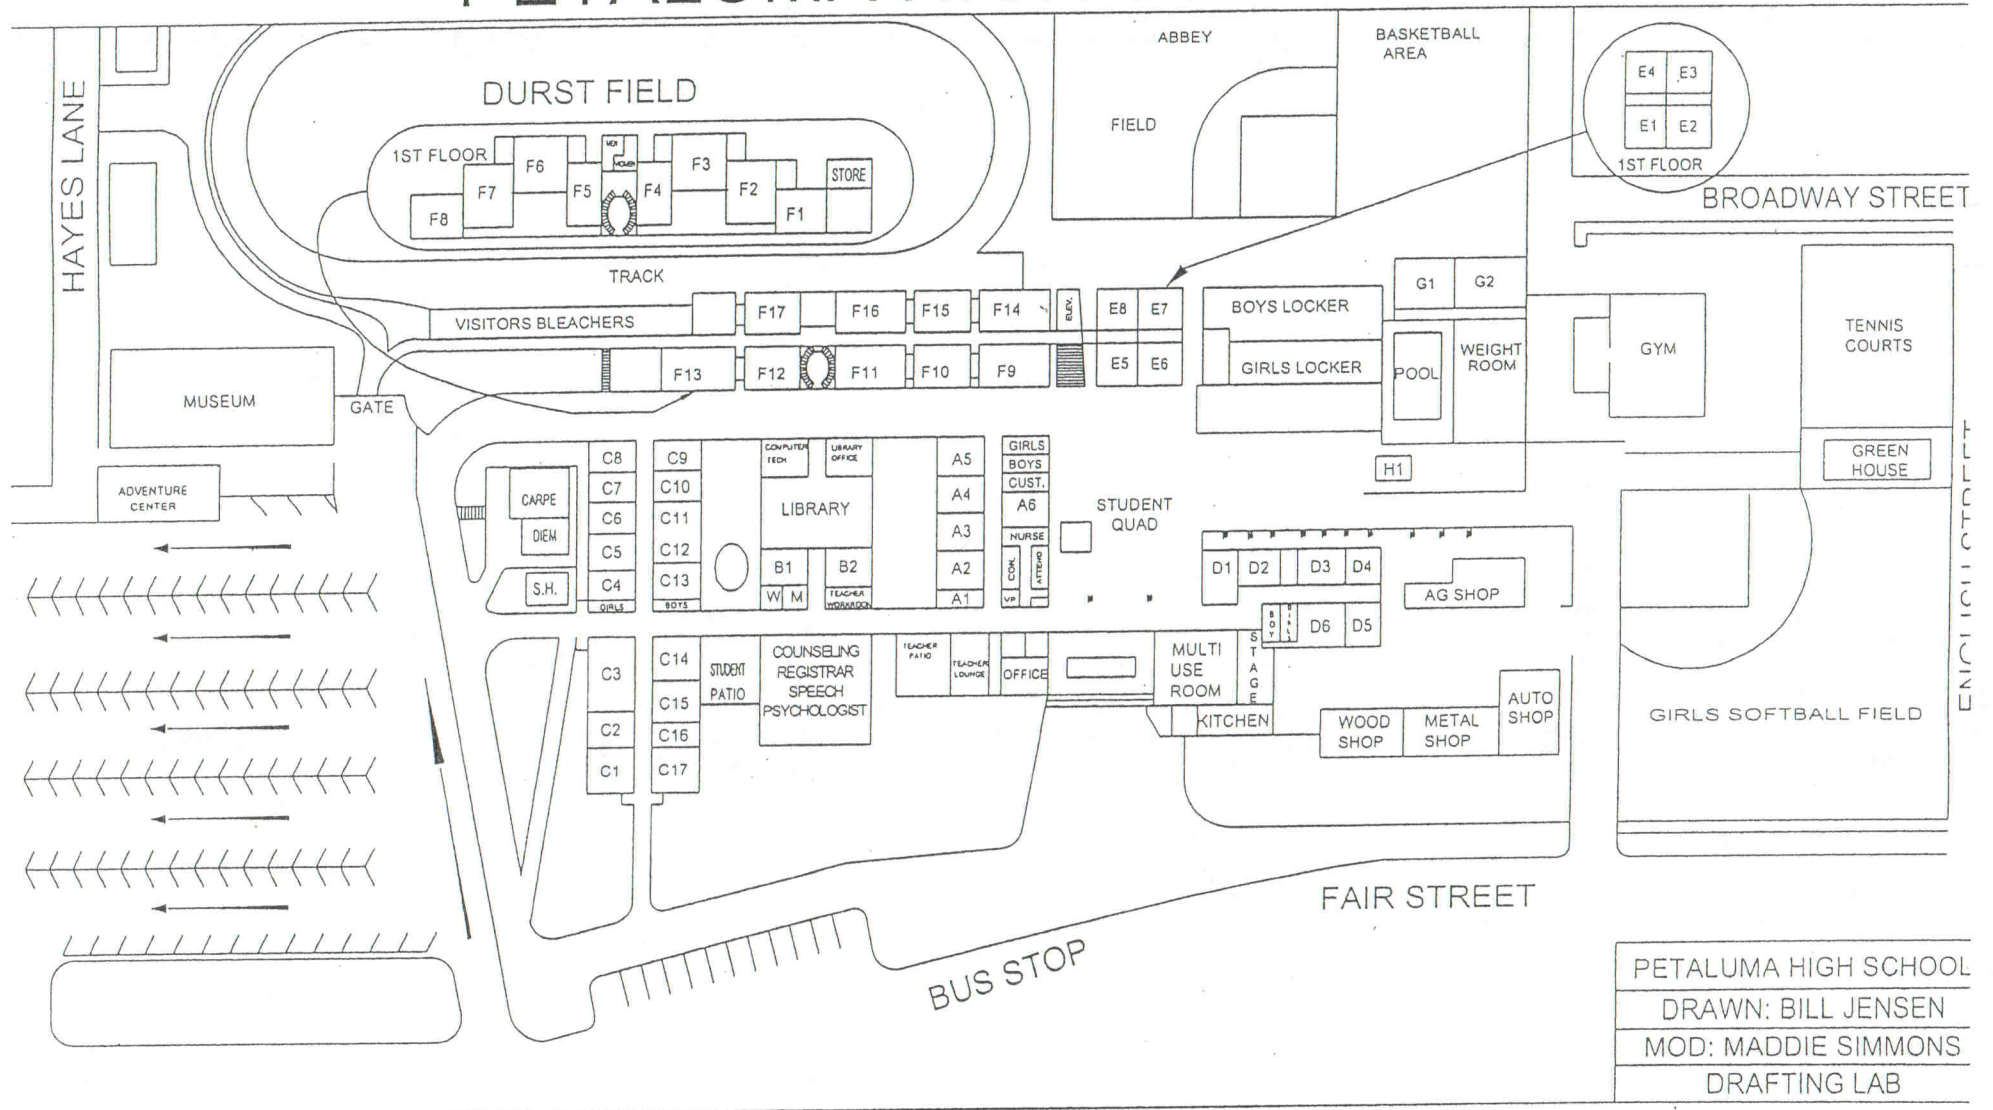

PETALUMA HIGH SCHOOL

PETALUMA HIGH SCHOOL
 DRAWN: BILL JENSEN
 MOD: MADDIE SIMMONS
 DRAFTING LAB